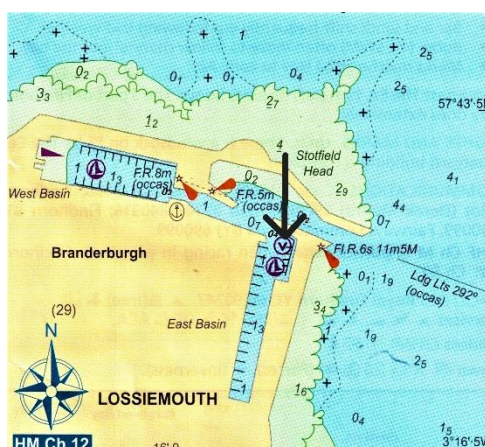

ELGIN AND LOSSIEMOUTH HARBOUR COMPANY

NOTICE TO MARINERS – 1/25

DATE OF ISSUE: 18 JUNE 2025

DREDGING OPERATIONS – VISITOR BERTH AREA, EAST BASIN

Mariners are advised that the dredging platform will be situated in the following area from 19 June 2025 until further notice:

- Visitor berth area, East basin (inner corner)

Visitors are strongly advised to contact the Marina Office well in advance of arriving at Lossiemouth Marina to ensure that they are designated an alternative berth suitable for their vessel.

Office hours are Monday to Friday 0900-1600 hours.

If Visitors are intending to arrive on a weekend, we advise that you contact us by the Thursday at the latest.

Contact **01343-813066** info@lossiemouthmarina.com

Dredging areas